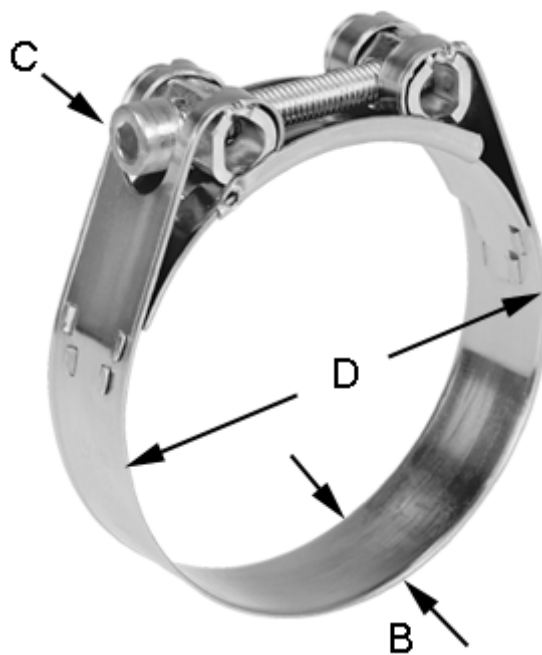

Article number: 025917305207

Description: Heavy Duty Clamp GBS M 207/30 W5 ISK STC

Measures

C (screw type) = ISK
Diameter D = 200-213
Width B = 30